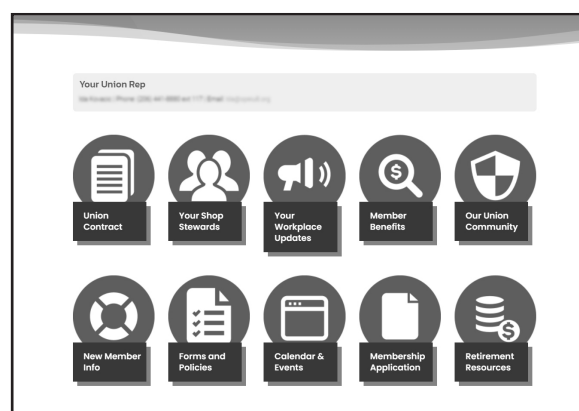

### Features of the new OPEIU Local 8 Website:

- Workplace Specific Pages with your Union Rep's contact info, Shop Stewards, all Workplace Updates, Union Contract
- Member Benefits Page with info for OPEIU Towing/Service Calls benefit, OPEIU Student Debt Reduction Program, Scholarships
- Welcome New Members Page with Membership Application
- Calendar & Upcoming Events
- Shop Steward Corner
- Form a Union Page for colleagues in workplaces that are non-union (yet!)
- Local 8 Committee Pages
- Retirement Resources
- Photo Gallery